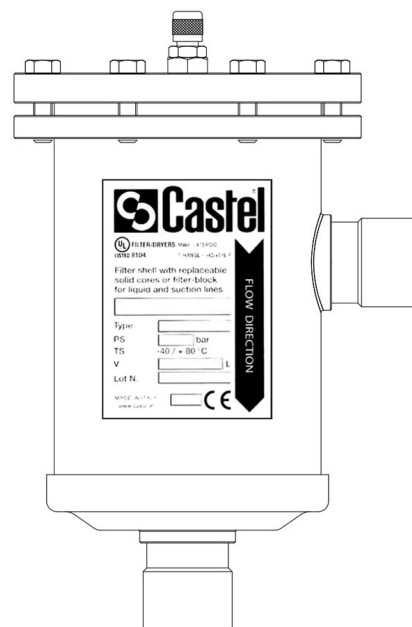

Product Code

**4411/9C**

Mechanical Filter Shell

1.1/8" ODS

PS = 45 bar - 470 PSI

CLASSIC

## Product use

Filters for the compressor safety intake line that allow the replacement of the filter element, the so-called cartridge.

Accessories for use with the following ASHRAE 34:2019 refrigerants, Class A1: