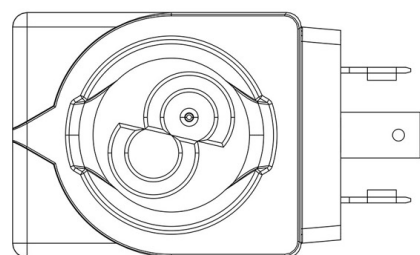

Product Code

9300/RA4

Coil Type HF2
110V 50/60Hz

POLYHEDRA

CLASSIC

Product use

Coils with the new "FAST LOCK" fixing system, series 9300 and 9320, and coils with gear fixing systems, series 9110, 9120 and 9160.

Connectors in series 9150, normalized DIN 43650, to wire, with IP65 protection rating. Connectors in series 9900, again normalized DIN 43650, pre-wired with various cable lengths, with IP65 protection rating.

Potência [W] 8

Comprimento do cabo [m] -

Notes

- (1) bobina com peça sobressalente G9150/R97 (anel amarelo + parafuso preto + OU)
- (2) Use exclusivamente com conector retificador 9150/R45