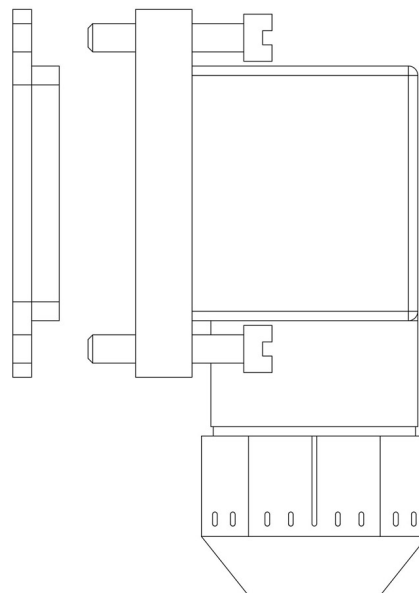

Product Code

**9155/R02**

Wired Connector  
IP65/IP68 Length=1m

POLYHEDRA

CLASSIC