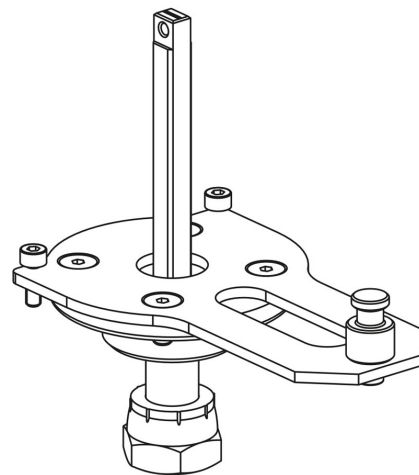

Product Code

9901/X58

Actuator Adapter

-

G GREEN

STAINLESS STEEL

P POLYHEDRA

CLASSIC

Product use

Flanged adapters are made by Castel to couple the actuators to the 2-ways ball valves or manual 3-ways ball valves later allowing the conversion from a manual to a motorized valve.

Product details

Desenho img(9901_X58.jpg)

N° catálogo 9901/X58

Embalagem 1

Notes

veja os acoplamentos indicados na tabela DIAGRAMA DE ACOPLAMENTO