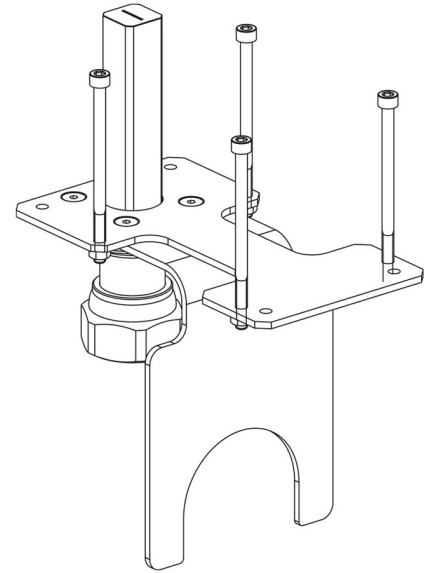

Product Code

9901/X76

Actuator Adapter

GO GREEN

STAINLESS STEEL

POLYHEDRA

CLASSIC

Product use

Flanged adapters are made by Castel to couple the actuators to the 2-ways ball valves or manual 3-ways ball valves later allowing the conversion from a manual to a motorized valve.

Product details

Desenho img(9901_X76.jpg)

N° catálogo 9901/X76

Embalagem 1

Notes

veja os acoplamentos indicados na tabela DIAGRAMA DE ACOPLAMENTO