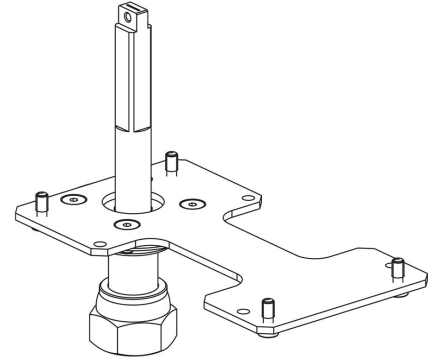

Product Code

9901/X75

Actuator Adapter

GO GREEN

STAINLESS STEEL

POLYHEDRA

CLASSIC

Product use

Flanged adapters are made by Castel to couple the actuators to the 2-ways ball valves or manual 3-ways ball valves later allowing the conversion from a manual to a motorized valve.

Product details

Desenho img(9901_X75.jpg)

N° catálogo 9901/X75

Embalagem 1

Notes

veja os acoplamentos indicados na tabela DIAGRAMA DE ACOPLAMENTO