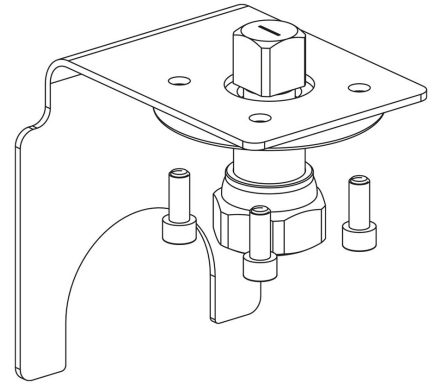

Product Code

**9901/X71**

Actuator Adapter

POLYHEDRA

CLASSIC

## Product use

Flanged adapters are made by Castel to couple the actuators to the 2-ways ball valves or manual 3-ways ball valves later allowing the conversion from a manual to a motorized valve.