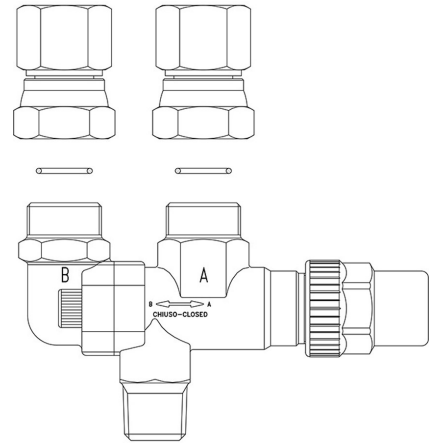

Product Code

3032E/44

Changeover Valve CO2

1/2"NPTx1/2"NPT

PS = 150 bar

Product use

Switching valves in series 3032E act as a service valve for a pair of safety valves, allowing the use of one and the exclusion of the other. This device allows the user to work on the isolated valve, for periodic inspection or replacement, while the line is completely operative and the system safety is integral.

Accessories for use with refrigerant R744.

Product details

mitgelieferte Anschlüsse	3039/4
Anschlüsse IN	1/2" NPT
Anschlüsse OUT	1/2" NPT
Kv [m ³ /h]	3,3
PS [bar]	150
TS[°C] min.	-40
TS[°C] max.	+150
Verpackung	14