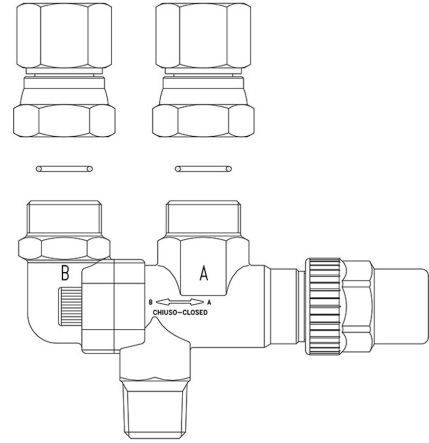

Product Code

3032E/33

Changeover Valve CO2

3/8"NPTx3/8"NPT

PS = 150 bar

Product use

Switching valves in series 3032E act as a service valve for a pair of safety valves, allowing the use of one and the exclusion of the other. This device allows the user to work on the isolated valve, for periodic inspection or replacement, while the line is completely operative and the system safety is integral.

Accessories for use with refrigerant R744.

Product details

mitgelieferte Anschlüsse	3039/3
Anschlüsse IN	3/8" NPT
Anschlüsse OUT	3/8" NPT
Kv [m ³ /h]	2,5
PS [bar]	150
TS[°C] min.	-40
TS[°C] max.	+150
Verpackung	14