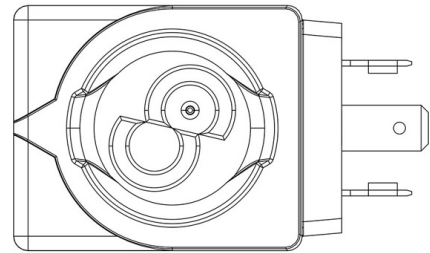

## Product use

Coils with the new "FAST LOCK" fixing system, series 9300 and 9320, and coils with gear fixing systems, series 9110, 9120 and 9160.

Fast-on connections type DIN 43650/A for coils in series: 9120, 9160, 9300 and 9320; co-moulded cables for series 9110 coils. Protection rating IP65; IP68 for series 9160 coils coupled with series 9155 connectors.