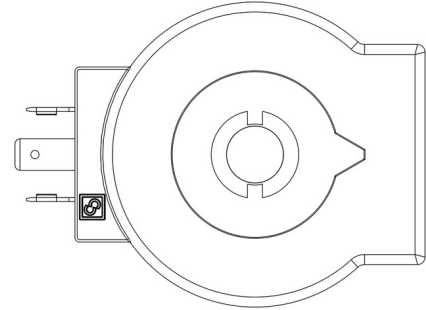

Product Code

9120/RD4

Coil Type HM3
220-230V 50/60Hz

POLYHEDRA

CLASSIC

Product use

Coils with the new ?FAST LOCK? fixing system, series 9300 and 9320, and coils with gear fixing systems, series 9110, 9120 and 9160.

Fast-on connections type DIN 43650/A for coils in series: 9120, 9160, 9300 and 9320; co-moulded cables for series 9110 coils. Protection rating IP65; IP68 for series 9160 coils coupled with series 9155 connectors.

Connectors in series 9155, to wire, with IP65/68 protection rating.

Product details

Spulentyp HM3 (1)

Spannung [V] 48 D.C.

Frequenz [Hz] -

Leistung [W] 22

Kabellänge [m] -

Verpackung 24