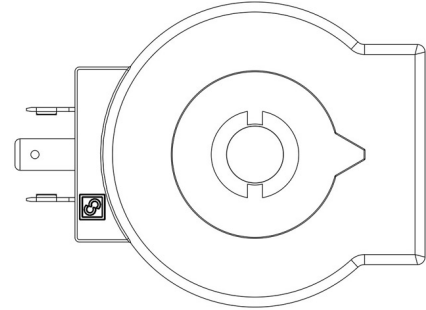

Product Code

9120/RD3

Coil Type HM3
220-230V 50/60Hz

POLYHEDRA

CLASSIC

Product use

Coils with the new ?FAST LOCK? fixing system, series 9300 and 9320, and coils with gear fixing systems, series 9110, 9120 and 9160.

Fast-on connections type DIN 43650/A for coils in series: 9120, 9160, 9300 and 9320; co-moulded cables for series 9110 coils. Protection rating IP65; IP68 for series 9160 coils coupled with series 9155 connectors.

Connectors in series 9155, to wire, with IP65/68 protection rating.

Product details

Spulentyp HM3 (1)

Spannung [V] 27 D.C.

Frequenz [Hz] -

Leistung [W] 20

Kabellänge [m] -

Verpackung 24