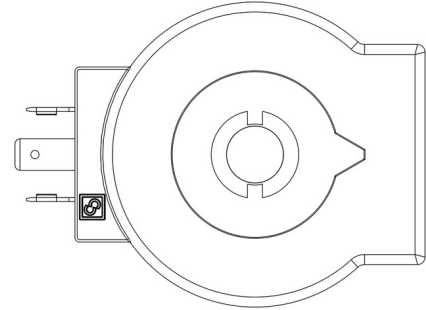

Product Code

9120/RD2

Coil Type HM3
24VDC

POLYHEDRA

CLASSIC

Product use

Coils with the new ?FAST LOCK? fixing system, series 9300 and 9320, and coils with gear fixing systems, series 9110, 9120 and 9160.

Fast-on connections type DIN 43650/A for coils in series: 9120, 9160, 9300 and 9320; co-moulded cables for series 9110 coils. Protection rating IP65; IP68 for series 9160 coils coupled with series 9155 connectors.

Connectors in series 9155, to wire, with IP65/68 protection rating.

Product details

Spulentyp HM3 (1)

Spannung [V] 24 D.C.

Frequenz [Hz] -

Leistung [W] 20

Kabellänge [m] -

Verpackung 24

- (1) Spule mit Ersatz G9150/R97 ausgestattet (gelbe Mutter + schwarze Schraube + OR)
- (2) Bitte nur mit verbinder/gleichrichter 9150/R45 benutzen