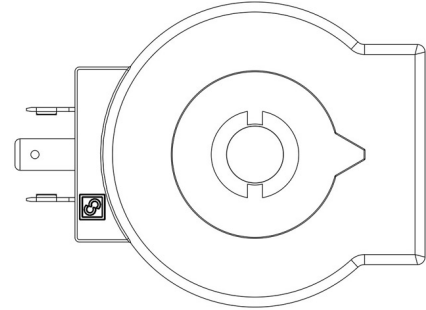

Product Code

9120/RD1

Coil Type HM3
220-230V 50/60Hz

POLYHEDRA

CLASSIC

Product use

Coils with the new ?FAST LOCK? fixing system, series 9300 and 9320, and coils with gear fixing systems, series 9110, 9120 and 9160.

Fast-on connections type DIN 43650/A for coils in series: 9120, 9160, 9300 and 9320; co-moulded cables for series 9110 coils. Protection rating IP65; IP68 for series 9160 coils coupled with series 9155 connectors.

Connectors in series 9155, to wire, with IP65/68 protection rating.

Product details

Spulentyp HM3 (1)

Spannung [V] 12 D.C.

Frequenz [Hz] -

Leistung [W] 20

Kabellänge [m] -

Verpackung 24