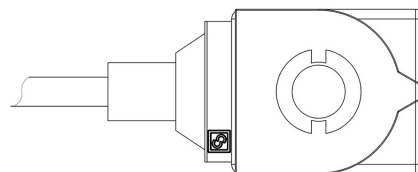

Product Code

9110/RA7

Coil Type CM2

240V 50/60Hz Cable Length=1m

POLYHEDRA

CLASSIC

Product use

Coils with the new ?FAST LOCK? fixing system, series 9300 and 9320, and coils with gear fixing systems, series 9110, 9120 and 9160.

Connectors in series 9155, to wire, with IP65/68 protection rating.

Product details

Spulentyp CM2 (1)

Spannung [V] 240

Frequenz [Hz] 50/60

Leistung [W] 8

Kabellänge [m] 1

Verpackung 8