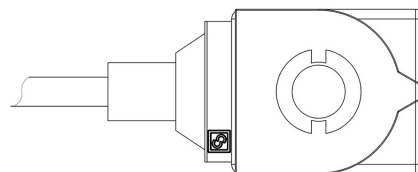

Product Code

9110/RA4

Coil Type CM2

110V 50/60Hz Cable Length=1m

POLYHEDRA

CLASSIC

Product use

Coils with the new ?FAST LOCK? fixing system, series 9300 and 9320, and coils with gear fixing systems, series 9110, 9120 and 9160.

Connectors in series 9155, to wire, with IP65/68 protection rating.

Product details

Spulentyp CM2 (1)

Spannung [V] 110

Frequenz [Hz] 50/60

Leistung [W] 8

Kabellänge [m] 1

Verpackung 8