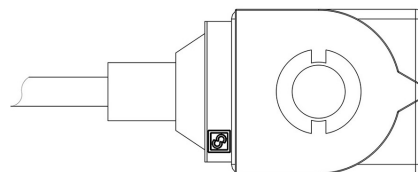

Product Code

9110/RA2

Coil Type CM2

24V 50/60Hz Cable Length=1m

POLYHEDRA

CLASSIC

Product use

Coils with the new ?FAST LOCK? fixing system, series 9300 and 9320, and coils with gear fixing systems, series 9110, 9120 and 9160.

Connectors in series 9155, to wire, with IP65/68 protection rating.

Product details

Spulentyp CM2 (1)

Spannung [V] 24

Frequenz [Hz] 50/60

Leistung [W] 8

Kabellänge [m] 1

Verpackung 8