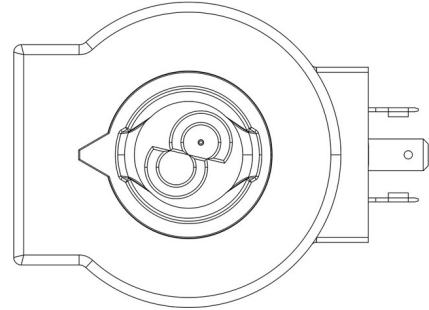

Product Code

9320/RA6

Coil Type HF3
220-230V 50/60Hz

GO GREEN

BY THE MATHS WE REDEFINE

POLYHEDRA

CLASSIC

Product use

Coils with the new ?FAST LOCK? fixing system, series 9320, and coils with gear fixing systems, series 9120 and 9121 to be used with normally closed solenoid valves.

Fast-on connections type DIN 43650/A for coils in series 9120 and 9320; co-moulded cables for series 9121 coils.

Available voltages: 220/230 VAC - 50/60 Hz, 12 VDC, 24 VDC, 27 VDC, 48 VDC.

Connectors in series 9150, normalized DIN 43650, to wire, with IP65 protection rating. Connectors in series 9900, again normalized DIN 43650, pre-wired with various cable lengths, with IP65 protection rating.

Product details

Spulentyp	HF3
Spannung [V]	220/230
Frequenz [Hz]	50/60
Leistung [W]	12
Kabellänge [m]	-
Verpackung	18