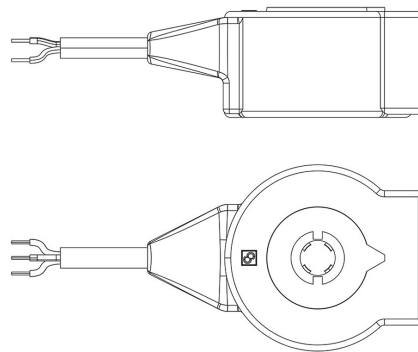

Product Code

**9121/RA6**

Coil Type CM3  
220-230V 50/60Hz

**GO GREEN**

R744 • NATURAL REFRIGERANT

## Product use

Coils with the new ?FAST LOCK? fixing system, series 9320, and coils with gear fixing systems, series 9120 and 9121 to be used with normally closed solenoid valves.

Fast-on connections type DIN 43650/A for coils in series 9120 and 9320; co-moulded cables for series 9121 coils.

## Product details

Spulentyp CM3 (1)

Spannung [V] 220/230

Frequenz [Hz] 50/60

Leistung [W] 12

Kabellänge [m] 7

Verpackung 10

## Notes

(1): Spule mit Ersatz G9150/R97 ausgestattet (gelbe Mutter + schwarze Schraube + OR)