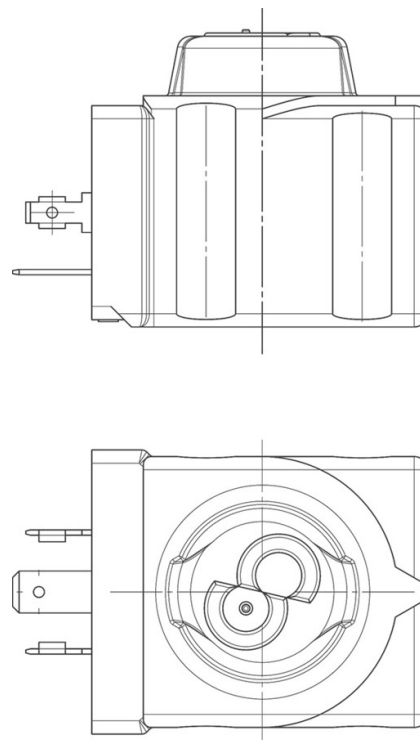

Product Code

9360/RA6

Coil Type HF4
220 - 230V 50/60Hz

Product use

Coils with the new 'FAST LOCK' fixing system, series 9300 and 9320, and coils with gear fixing systems, series 9110, 9120 and 9160.

Fast-on connections type DIN 43650/A for coils in series: 9120, 9160, 9300 and 9320; co-moulded cables for series 9110 coils. Protection rating IP65; IP68 for series 9160 coils coupled with series 9155 connectors. Available voltages; 24 VAC - 50/60 Hz, 110 VAC - 50/60 Hz, 220/230 VAC - 50/60 Hz, 240 VAC - 50/60 Hz, 380 VAC - 50/60 Hz, 12 VDC, 24 VDC, 27 VDC, 48 VDC.

Connectors in series 9150, normalized DIN 43650, to wire, with IP65 protection rating. Connectors in series 9900, again normalized DIN 43650, pre-wired with various cable lengths, with IP65 protection rating.

Connectors in series 9155, to wire, with IP65/68 protection rating.

Product details

Spulentyp	HF4
Spannung [V]	220/230
Frequenz [Hz]	50/60
Leistung [W]	8
Kabellänge [m]	-
Verpackung	18

Notes

Castel non si assume alcuna responsabilità per eventuali errori nei cataloghi, opuscoli e altro materiale stampato o indicato nel sito Castel.it. Castel si riserva il diritto di modificare i propri prodotti senza preavviso. Tutti i marchi in questo materiale sono di proprietà di Castel. Tutti i diritti riservati.

- (1): Spule mit Ersatz G9150/R97 ausgestattet (gelbe Mutter + schwarze Schraube + OR)
- (2) Bitte nur mit verbinder/gleichrichter 9150/R45 benutzen