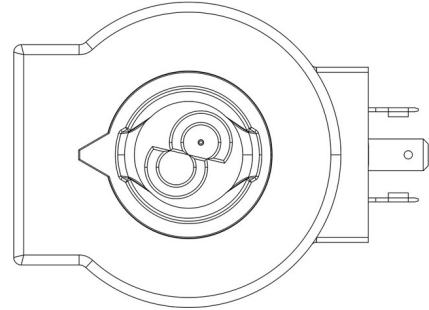

Product Code

9320/RA6

Coil Type HF3
220-230V 50/60Hz

GO GREEN

STABILIZZAZIONE ELETTRICA

POLYHEDRA

CLASSIC

Product use

Coils with the new ?FAST LOCK? fixing system, series 9300 and 9320, and coils with gear fixing systems, series 9110, 9120 and 9160.

Fast-on connections type DIN 43650/A for coils in series: 9120, 9160, 9300 and 9320; co-moulded cables for series 9110 coils. Protection rating IP65; IP68 for series 9160 coils coupled with series 9155 connectors.

Available voltages; 24 VAC - 50/60 Hz, 110 VAC - 50/60 Hz, 220/230 VAC - 50/60 Hz, 240 VAC - 50/60 Hz, 380 VAC - 50/60 Hz, 12 VDC, 24 VDC, 27 VDC, 48 VDC.

Connectors in series 9150, normalized DIN 43650, to wire, with IP65 protection rating. Connectors in series 9900, again normalized DIN 43650, pre-wired with various cable lengths, with IP65 protection rating.

Connectors in series 9155, to wire, with IP65/68 protection rating.

Product details

Spulentyp	HF3
Spannung [V]	220/230
Frequenz [Hz]	50/60
Leistung [W]	12
Kabellänge [m]	-
Verpackung	18