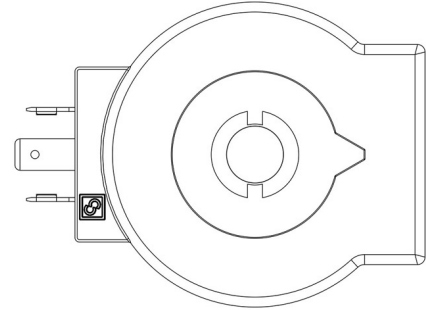

Product Code

9120/RD4

Coil Type HM3
220-230V 50/60Hz

POLYHEDRA

CLASSIC

Product use

Coils with the new ?FAST LOCK? fixing system, series 9300 and 9320, and coils with gear fixing systems, series 9110, 9120 and 9160.

Fast-on connections type DIN 43650/A for coils in series: 9120, 9160, 9300 and 9320; co-moulded cables for series 9110 coils. Protection rating IP65; IP68 for series 9160 coils coupled with series 9155 connectors.

Available voltages; 24 VAC - 50/60 Hz, 110 VAC - 50/60 Hz, 220/230 VAC - 50/60 Hz, 240 VAC - 50/60 Hz, 380 VAC - 50/60 Hz, 12 VDC, 24 VDC, 27 VDC, 48 VDC.

Connectors in series 9150, normalized DIN 43650, to wire, with IP65 protection rating. Connectors in series 9900, again normalized DIN 43650, pre-wired with various cable lengths, with IP65 protection rating.

Connectors in series 9155, to wire, with IP65/68 protection rating.

Product details

Spulentyp HM3 (1)

Spannung [V] 48 D.C.

Frequenz [Hz] -

Leistung [W] 22

Kabellänge [m] -

Verpackung 24

Notes

Castel non si assume alcuna responsabilità per eventuali errori nei cataloghi, opuscoli e altro materiale stampato o indicato nel sito Castel.it. Castel si riserva il diritto di modificare i propri prodotti senza preavviso. Tutti i marchi in questo materiale sono di proprietà di Castel. Tutti i diritti riservati.

Castel assumes no responsibility for any errors in catalogs, brochures and other material printed or indicated on the Castel.it website. Castel reserves the right to modify its products without notice. All trademarks in this material are the property of Castel. All rights reserved.