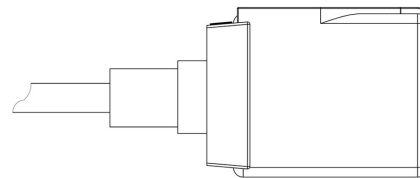

Product Code

9110/RA4

Coil Type CM2

110V 50/60Hz Cable Length=1m

POLYHEDRA

CLASSIC

Product use

Coils with the new ?FAST LOCK? fixing system, series 9300 and 9320, and coils with gear fixing systems, series 9110, 9120 and 9160.

Fast-on connections type DIN 43650/A for coils in series: 9120, 9160, 9300 and 9320; co-moulded cables for series 9110 coils. Protection rating IP65; IP68 for series 9160 coils coupled with series 9155 connectors.

Available voltages; 24 VAC - 50/60 Hz, 110 VAC - 50/60 Hz, 220/230 VAC - 50/60 Hz, 240 VAC - 50/60 Hz, 380 VAC - 50/60 Hz, 12 VDC, 24 VDC, 27 VDC, 48 VDC.

Connectors in series 9150, normalized DIN 43650, to wire, with IP65 protection rating. Connectors in series 9900, again normalized DIN 43650, pre-wired with various cable lengths, with IP65 protection rating.

Connectors in series 9155, to wire, with IP65/68 protection rating.

Product details

Spulentyp CM2 (1)

Spannung [V] 110

Frequenz [Hz] 50/60

Leistung [W] 8

Kabellänge [m] 1

Verpackung 8

Notes

Castel non si assume alcuna responsabilità per eventuali errori nei cataloghi, opuscoli e altro materiale stampato o indicato nel sito Castel.it. Castel si riserva il diritto di modificare i propri prodotti senza preavviso. Tutti i marchi in questo materiale sono di proprietà di Castel. Tutti i diritti riservati.

Castel assumes no responsibility for any errors in catalogs, brochures and other material printed or indicated on the Castel.it website. Castel reserves the right to modify its products without notice. All trademarks in this material are the property of Castel. All rights reserved.