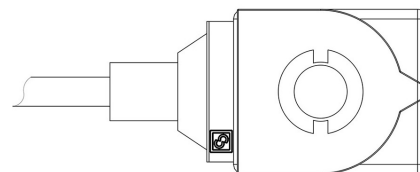

Product Code

9110/RA4

Coil Type CM2

110V 50/60Hz Cable Length=1m

POLYHEDRA

CLASSIC

Product use

Coils with the new ?FAST LOCK? fixing system, series 9300 and 9320, and coils with gear fixing systems, series 9110, 9120 and 9160.

Fast-on connections type DIN 43650/A for coils in series: 9120, 9160, 9300 and 9320; co-moulded cables for series 9110 coils. Protection rating IP65; IP68 for series 9160 coils coupled with series 9155 connectors.

Available voltages; 24 VAC - 50/60 Hz, 110 VAC - 50/60 Hz, 220/230 VAC - 50/60 Hz, 240 VAC - 50/60 Hz, 380 VAC - 50/60 Hz, 12 VDC, 24 VDC, 27 VDC, 48 VDC.

Connectors in series 9150, normalized DIN 43650, to wire, with IP65 protection rating. Connectors in series 9900, again normalized DIN 43650, pre-wired with various cable lengths, with IP65 protection rating.

Connectors in series 9155, to wire, with IP65/68 protection rating.

Product details

Spulentyp CM2 (1)

Spannung [V] 110

Frequenz [Hz] 50/60

Leistung [W] 8

Kabellänge [m] 1

Verpackung 8

Notes

Castel non si assume alcuna responsabilità per eventuali errori nei cataloghi, opuscoli e altro materiale stampato o indicato nel sito Castel.it. Castel si riserva il diritto di modificare i propri prodotti senza preavviso. Tutti i marchi in questo materiale sono di proprietà di Castel. Tutti i diritti riservati.

Castel assumes no responsibility for any errors in catalogs, brochures and other material printed or indicated on the Castel.it website. Castel reserves the right to modify its products without notice. All trademarks in this material are the property of Castel. All rights reserved.