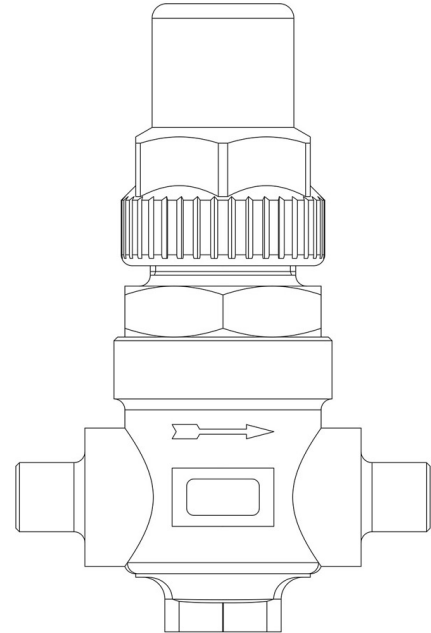

Product Code

6420E/4

Capped Valve

1/2" ODS

PS = 120 bar

G O GREEN

R744 • NATURAL REFRIGERANT

Product use

Accessories for use with refrigerant R744.

Product details

Anschlüsse SAE Flare -

Anschlüsse ODS Ø [in.] 1/2"

ODS Ø [mm] -

Kv [m³/h] 1,45

PS[bar] 140

MWP [psi] (1) 2030