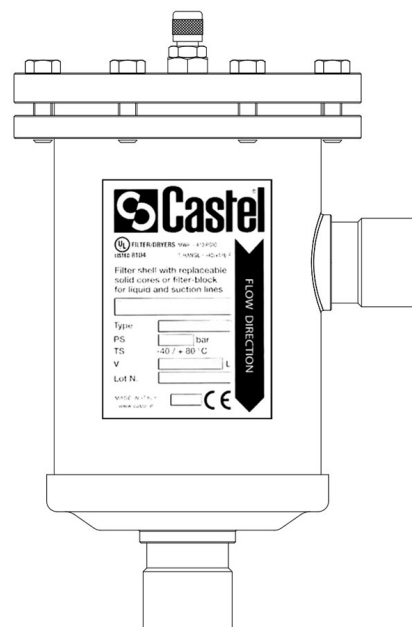

Product Code

**4411/7CF**

Mechanical Filter Shell

7/8"-22mm ODS

PS = 50 bar - 470 PSI

POLYHEDRA

CLASSIC

## Product use

Filters for the compressor safety intake line that allow the replacement of the filter element, the so-called cartridge.

Accessories for use with the following ASHRAE 34:2019 refrigerants, Class A1:

## Product details

Anschlüsse ODS Ø [in.] 7/8"

Anschlüsse ODS Ø [mm] 22

W Ø [mm] 26,9

Patrontyp 4495/C

Filtrierfläche [cm<sup>2</sup>] 820

PS[bar] 50

MWP [psi] (1) 470