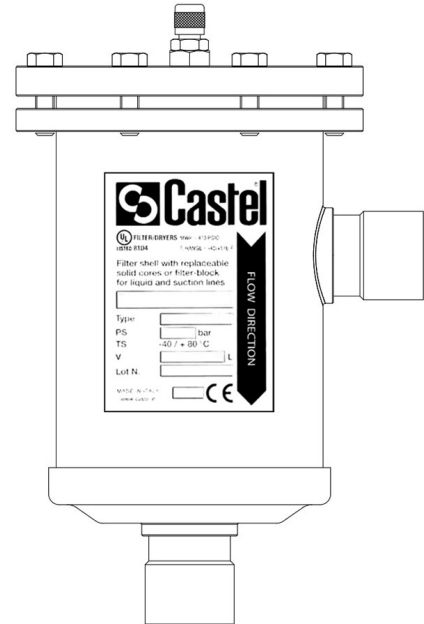

Product Code

**4411/7C**

Mechanical Filter Shell

7/8"-22mm ODS

PS = 45 bar - 470 PSI

CLASSIC

## Product use

Filters for the compressor safety intake line that allow the replacement of the filter element, the so-called cartridge.

Accessories for use with the following ASHRAE 34:2019 refrigerants, Class A1:

## Product details

Anschlüsse ODS Ø [in.] 7/8"

Anschlüsse ODS Ø [mm] 22

Patrontyp 4495/C

Filterflaeche [cm<sup>2</sup>] 820

PS [bar] 45

MWP [psi] (1) 470

TS [°C] min. -40