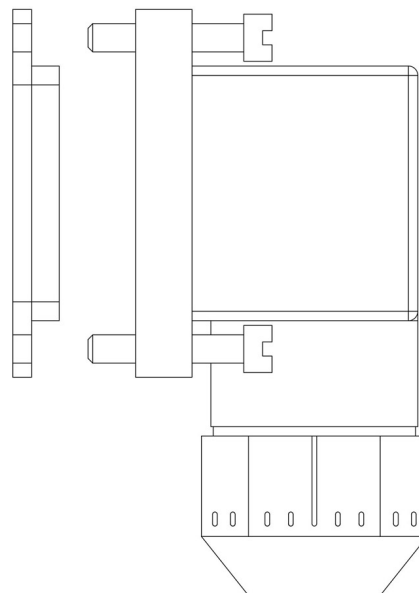

Product Code

**9155/R02**

Wired Connector  
IP65/IP68 Length=1m

POLYHEDRA

CLASSIC

## Product use

Coils with the new "FAST LOCK" fixing system, series 9320, and coils with gear fixing systems, series 9120 and 9121.

Fast-on connections type DIN 43650/A for coils in series 9120 and 9320; co-moulded cables for series 9121 coils.