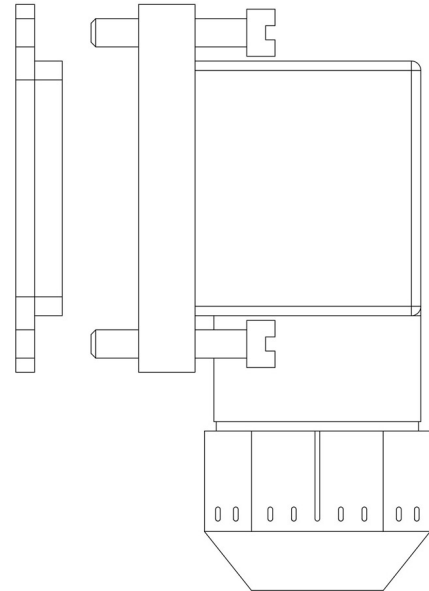

Product Code

9155/R01

Connector
IP65/IP68

POLYHEDRA

CLASSIC

Product use

Coils with the new ?FAST LOCK? fixing system, series 9320, and coils with gear fixing systems, series 9120 and 9121.

Fast-on connections type DIN 43650/A for coils in series 9120 and 9320; co-moulded cables for series 9121 coils.

Available voltages: 220/230 VAC - 50/60 Hz, 12 VDC, 24 VDC, 27 VDC, 48 VDC.

Connectors in series 9150, normalized DIN 43650, to wire, with IP65 protection rating. Connectors in series 9900, again normalized DIN 43650, pre-wired with various cable lengths, with IP65 protection rating.

Product details

Schutz - klasse IP 65 / IP 68

Kabellänge [m] -

Verpackung 120