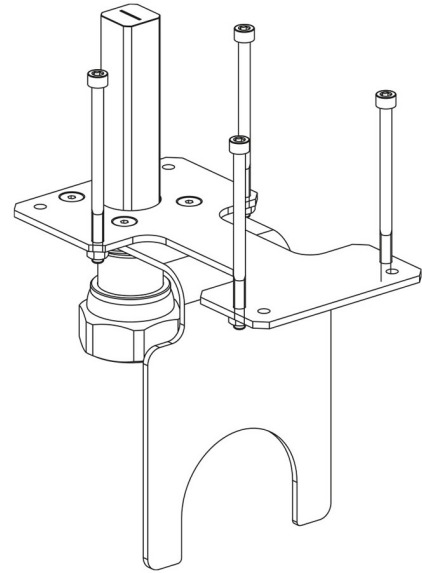

Product Code

9901/X76

Actuator Adapter

GO GREEN

STAINLESS STEEL

POLYHEDRA

CLASSIC

Product use

Flanged adapters are made by Castel to couple the actuators to the 2-ways ball valves or manual 3-ways ball valves later allowing the conversion from a manual to a motorized valve.

Product details

Verpackung

1

Notes

siehe die in der tabelle KUPPLUNGSSCHEMA