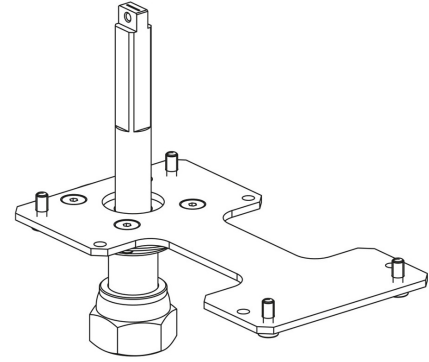

Product Code

9901/X75

Actuator Adapter

-

G GREEN

STAINLESS STEEL

P LYHEDRA

CL ASSIC

Product use

Flanged adapters are made by Castel to couple the actuators to the 2-ways ball valves or manual 3-ways ball valves later allowing the conversion from a manual to a motorized valve.

Product details

Verpackung

1

Notes

siehe die in der tabelle KUPPLUNGSSHEMA