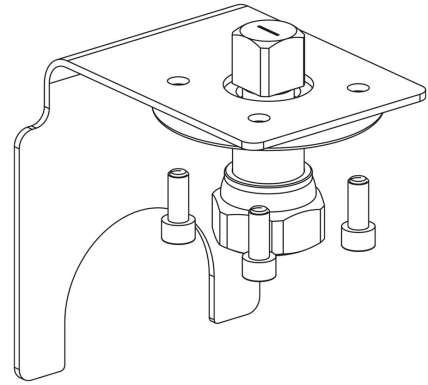

Product Code

**9901/X72**

Actuator Adapter

POLYHEDRA

CLASSIC

## Product use

Flanged adapters are made by Castel to couple the actuators to the 2-ways ball valves or manual 3-ways ball valves later allowing the conversion from a manual to a motorized valve.