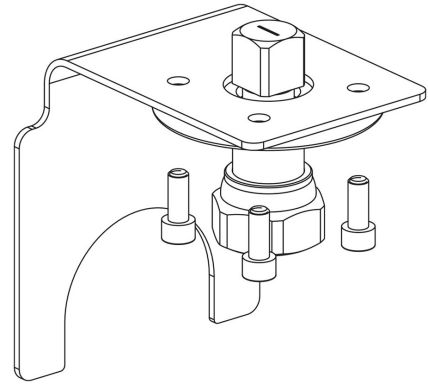

Product Code

**9901/X71**

Actuator Adapter

POLYHEDRA

CLASSIC

## Product use

Flanged adapters are made by Castel to couple the actuators to the 2-ways ball valves or manual 3-ways ball valves later allowing the conversion from a manual to a motorized valve.