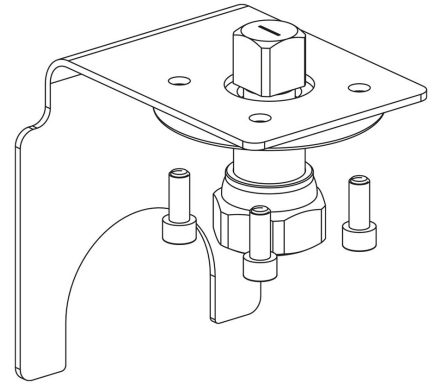

Product Code

**9901/X70**

Actuator Adapter

POLYHEDRA

CLASSIC

## Product use

Flanged adapters are made by Castel to couple the actuators to the 2-ways ball valves or manual 3-ways ball valves later allowing the conversion from a manual to a motorized valve.