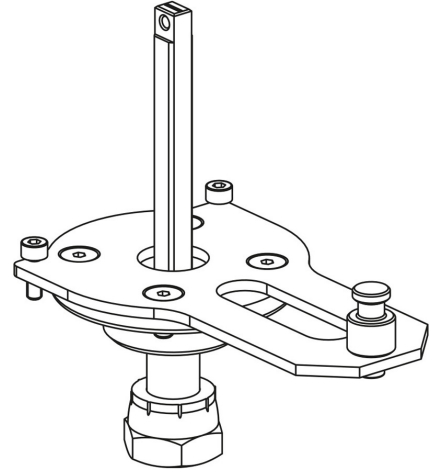

Product Code

9901/X60

Actuator Adapter

-

GO GREEN

STAINLESS STEEL

POLYHEDRA

CLASSIC

Product use

Flanged adapters are made by Castel to couple the actuators to the 2-ways ball valves or manual 3-ways ball valves later allowing the conversion from a manual to a motorized valve.

Product details

Verpackung

1

Notes

siehe die in der tabelle KUPPLUNGSSCHEMA