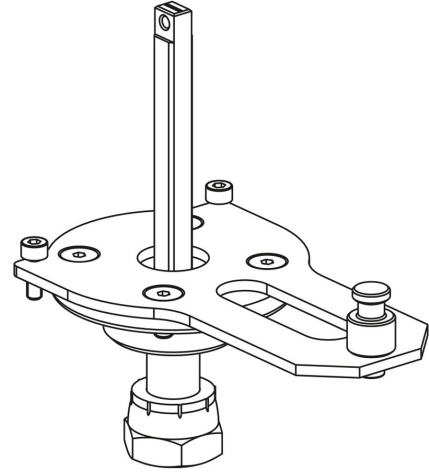

Product Code

**9901/X58**

Actuator Adapter

-

GO GREEN

STAINLESS STEEL

POLYHEDRA

CLASSIC

## Product use

Flanged adapters are made by Castel to couple the actuators to the 2-ways ball valves or manual 3-ways ball valves later allowing the conversion from a manual to a motorized valve.