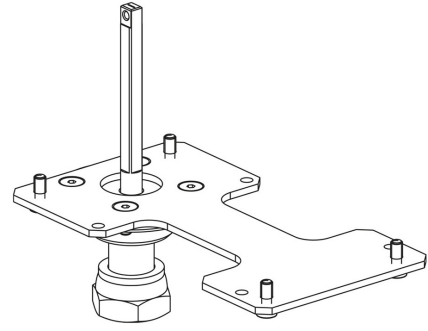

Product Code

9901/X57

Actuator Adapter

G GREEN

STAINLESS STEEL

P LYHEDRA

CL ASSIC

Product use

Flanged adapters are made by Castel to couple the actuators to the 2-ways ball valves or manual 3-ways ball valves later allowing the conversion from a manual to a motorized valve.

Product details

Verpackung