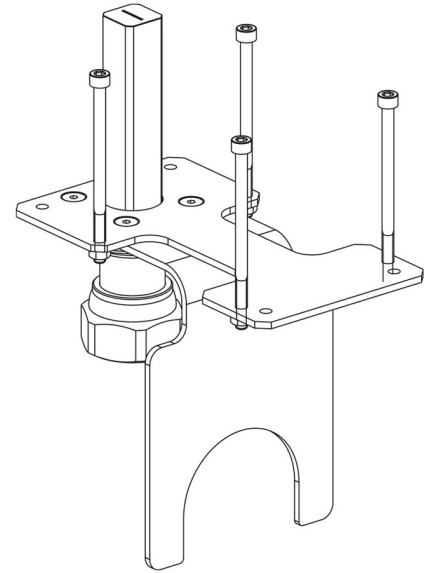

Product Code

9901/X76

Actuator Adapter

GO GREEN

STAINLESS STEEL

POLYHEDRA

CLASSIC

Product use

Flanged adapters are made by Castel to couple the actuators to the 2-ways ball valves or manual 3-ways ball valves later allowing the conversion from a manual to a motorized valve.

Product details

Verpackung

1

Notes

siehe die in der tabelle KUPPLUNGSSCHEMA