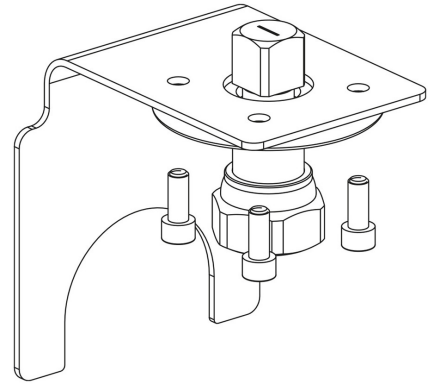

Product Code

9901/X72

Actuator Adapter

POLYHEDRA

CLASSIC

Product use

Flanged adapters are made by Castel to couple the actuators to the 2-ways ball valves or manual 3-ways ball valves later allowing the conversion from a manual to a motorized valve.

Product details

Verpackung

1

Notes

siehe die in der tabelle KUPPLUNGSSCHEMA