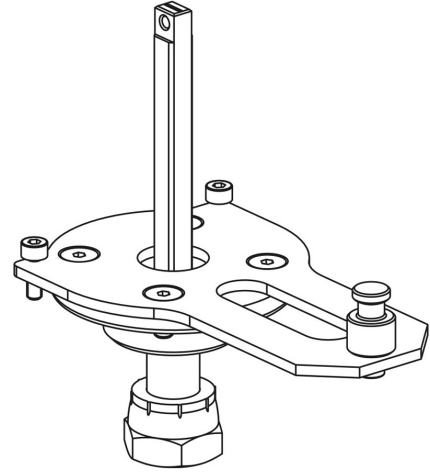

Product Code

9901/X60

Actuator Adapter

-

GO GREEN

STAINLESS STEEL

POLYHEDRA

CLASSIC

Product use

Flanged adapters are made by Castel to couple the actuators to the 2-ways ball valves or manual 3-ways ball valves later allowing the conversion from a manual to a motorized valve.

Product details

Verpackung

1

Notes

siehe die in der tabelle KUPPLUNGSSCHEMA