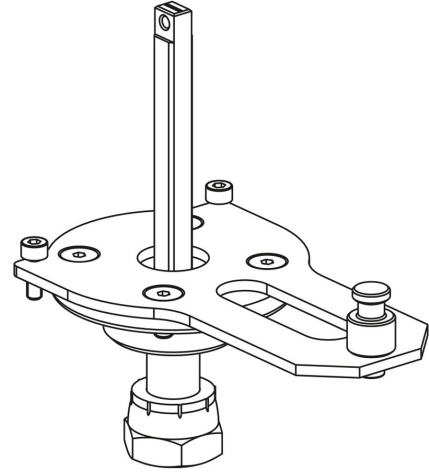

Product Code

9901/X58

Actuator Adapter

-

GO GREEN

STAINLESS STEEL

POLYHEDRA

CLASSIC

Product use

Flanged adapters are made by Castel to couple the actuators to the 2-ways ball valves or manual 3-ways ball valves later allowing the conversion from a manual to a motorized valve.

Product details

Verpackung

1

Notes

siehe die in der tabelle KUPPLUNGSSCHEMA