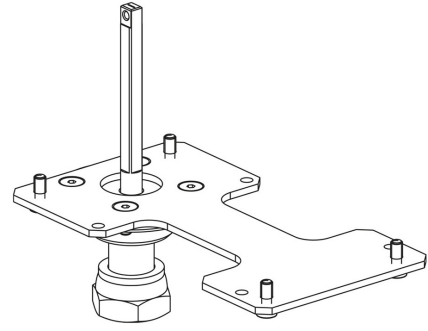

Product Code

**9901/X57**

Actuator Adapter

GO GREEN

STAINLESS STEEL

POLYHEDRA

CLASSIC

## Product use

Flanged adapters are made by Castel to couple the actuators to the 2-ways ball valves or manual 3-ways ball valves later allowing the conversion from a manual to a motorized valve.

## Product details

Verpackung

1