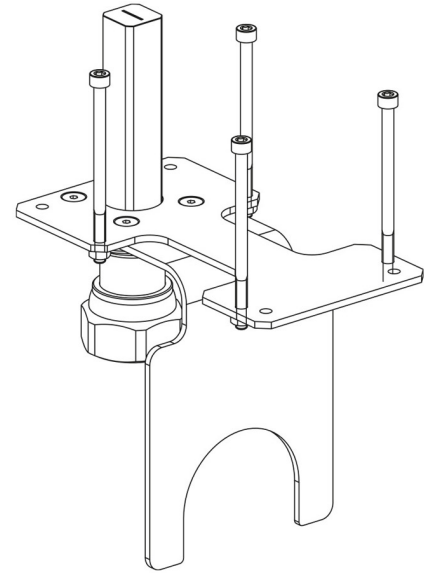

Product Code

**9901/X76**

Actuator Adapter

GO GREEN

STAINLESS STEEL

POLYHEDRA

CLASSIC

## Product use

Flanged adapters are made by Castel to couple the actuators to the 2-ways ball valves or manual 3-ways ball valves later allowing the conversion from a manual to a motorized valve.

## Product details

Verpackung

1