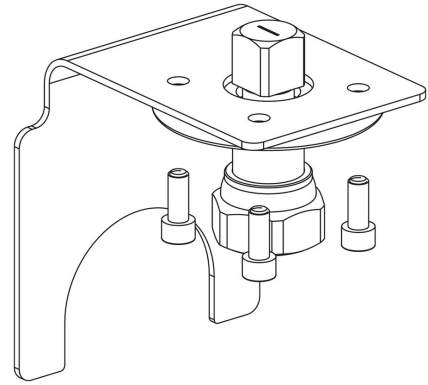

Product Code

9901/X70

Actuator Adapter

POLYHEDRA

CLASSIC

Product use

Flanged adapters are made by Castel to couple the actuators to the 2-ways ball valves or manual 3-ways ball valves later allowing the conversion from a manual to a motorized valve.

Product details

Verpackung

1

Notes

siehe die in der tabelle KUPPLUNGSSCHEMA