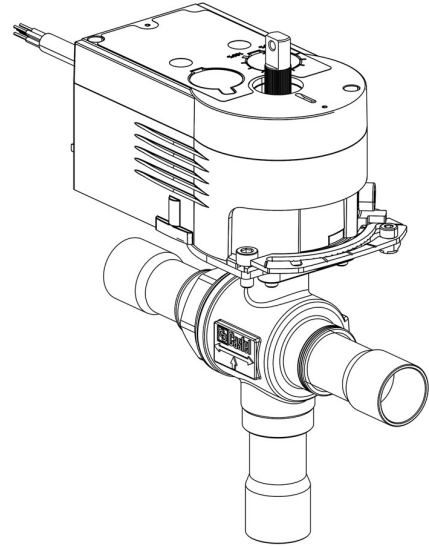

Product Code

6690M/7A6

3-Ways Motorized Ball Valve

7/8"-22mm ODS 230V

PS = 45 bar

CLASSIC

Product use

Accessories for use with the following ASHRAE 34:2019 refrigerants, Class A1:

HCFC (R22)

HFC (R134a, R404A, R407C, R410A, R507)

HFO (R1234ze)

HFO + HFC (R448A, R449A, R450A, R452A, R513A, R515A, R515B)

Product details

Katalog Nr (1) 6690M/7A6

Katalog Nr (1)

Anschlüsse ODS Ø [in.] 7/8"

Anschlüsse ODS Ø [mm] 22

W Ø [mm] -

P/N Stellantrieb 9700/RA6

Drehmoment [Nm] 10

Bohrung Ø [mm] 19

Kv[m³/h] 10,7

PS[bar] 45

TS[°C] min. -40