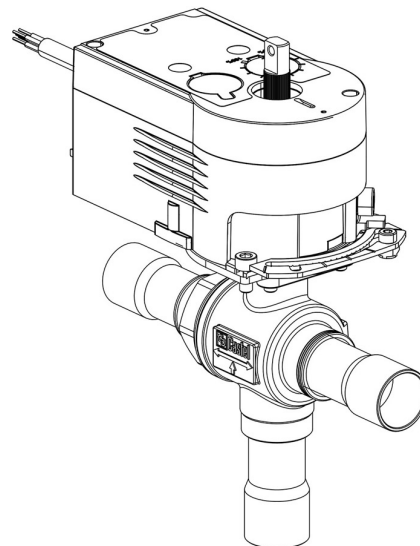

# 6690M/7A2

3-Ways Motorized Ball Valve

7/8"-22mm ODS 24V

PS = 45 bar

CLASSIC

## Product details

Katalog Nr (1) 6690M/7A2

Katalog Nr (1)

Anschlüsse ODS Ø [in.] 7/8"

Anschlüsse ODS Ø [mm] 22

W Ø [mm] -

P/N Stellantrieb 9700/RA2

Drehmoment [Nm] 10