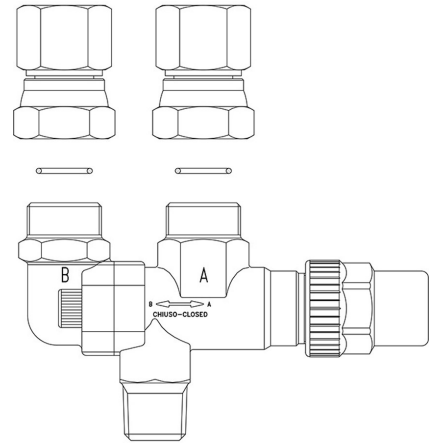

Product Code

**3032E/44**

Changeover Valve CO2

1/2"NPTx1/2"NPT

PS = 150 bar

## Product use

Switching valves in series 3032E act as a service valve for a pair of safety valves, allowing the use of one and the exclusion of the other. This device allows the user to work on the isolated valve, for periodic inspection or replacement, while the line is completely operative and the system safety is integral.

## Product details

raccords fournis	3039/4
Raccords IN	1/2" NPT
Raccords OUT	1/2" NPT
Kv [m <sup>3</sup> /h]	3,3
PS [bar]	150
TS[°C] min.	-40
TS[°C] max.	+150
Emballage	14