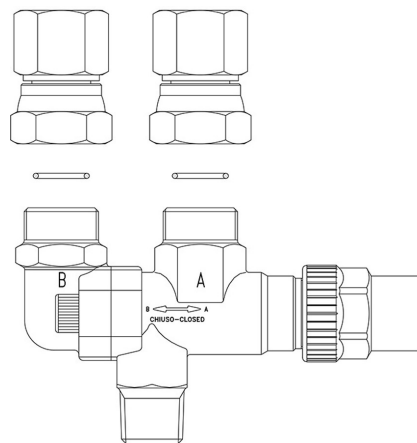

Product Code

3032E/33

Changeover Valve CO2

3/8"NPTx3/8"NPT

PS = 150 bar

Product use

Switching valves in series 3032E act as a service valve for a pair of safety valves, allowing the use of one and the exclusion of the other. This device allows the user to work on the isolated valve, for periodic inspection or replacement, while the line is completely operative and the system safety is integral.

Accessories for use with refrigerant R744.

Product details

raccords fournis 3039/3

Raccords IN 3/8" NPT

Raccords OUT 3/8" NPT

Kv [m³/h] 2,5

PS [bar] 150

TS[°C] min. -40