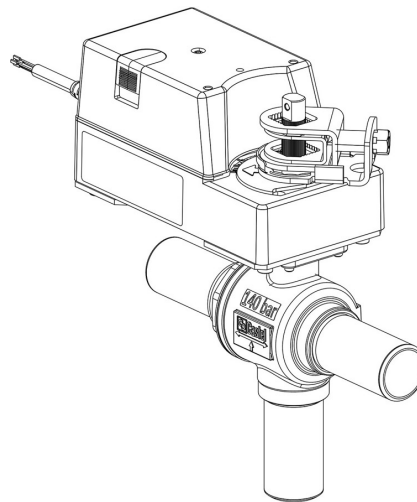

Product Code

6698EM/M42A2

3-Ways Motorized Ball Valve CO2

42,2mm W 24V

PS = 140 bar

G O GREEN

R744 • NATURAL REFRIGERANT

Product use

Accessories for use with refrigerant R744.

Product details

N° Catalogue (1) 6698EM/M42A2

Raccords ODS Ø [in.] -

Raccords ODS Ø [mm] -

Puissance [W] 42

P/N Servomoteur 9720/RA2

Couple [Nm] 30

Orifice bille Ø [mm] 37

Kv [m³/h] 38,5

PS [bar] 140

TS [°C] min. -40

TS [°C] max. +150

Emballage 1

Notes

(1) : avec servomoteur et la plaque de montage