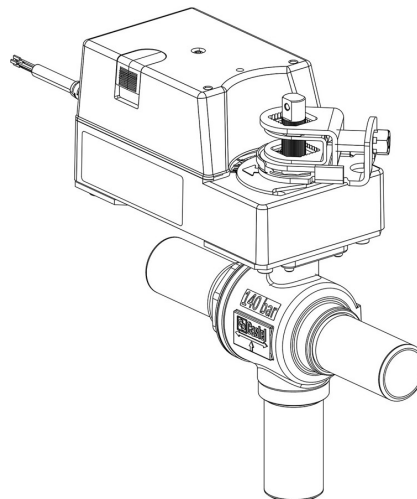

Product Code

6698EM/M35A2

3-Ways Motorized Ball Valve CO2

33,4mm W 24V

PS = 140 bar

GO GREEN

R744 • NATURAL REFRIGERANT

Product use

Accessories for use with refrigerant R744.

Product details

N° Catalogue (1) 6698EM/M35A2

Raccords ODS Ø [in.] -

Raccords ODS Ø [mm] -

Puissance [W] 35

P/N Servomoteur 9720/RA2

Couple [Nm] 30

Orifice bille Ø [mm] 28

Kv [m³/h] 20,3

PS [bar] 140

TS [°C] min. -40

TS [°C] max. +150

Emballage 1

Notes

(1) : avec servomoteur et la plaque de montage