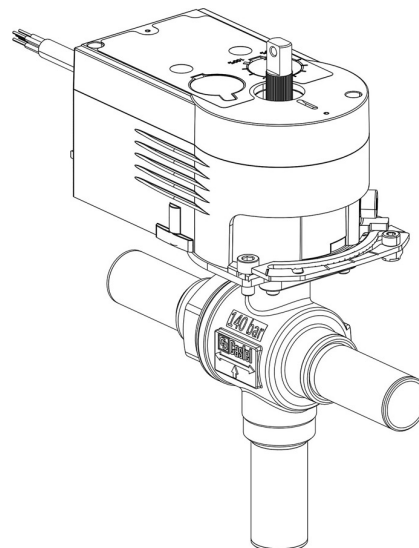

Product Code

**6698EM/M22A6**

3-Ways Motorized Ball Valve CO2

22mm W 230V

PS = 140 bar

### Product details

N° Catalogue (1) 6698EM/M22A6

Raccords ODS Ø [in.] -

Raccords ODS Ø [mm] -

Puissance [W] 22

P/N Servomoteur 9700/RA6

Couple [Nm] 10

Orifice bille Ø [mm] 19